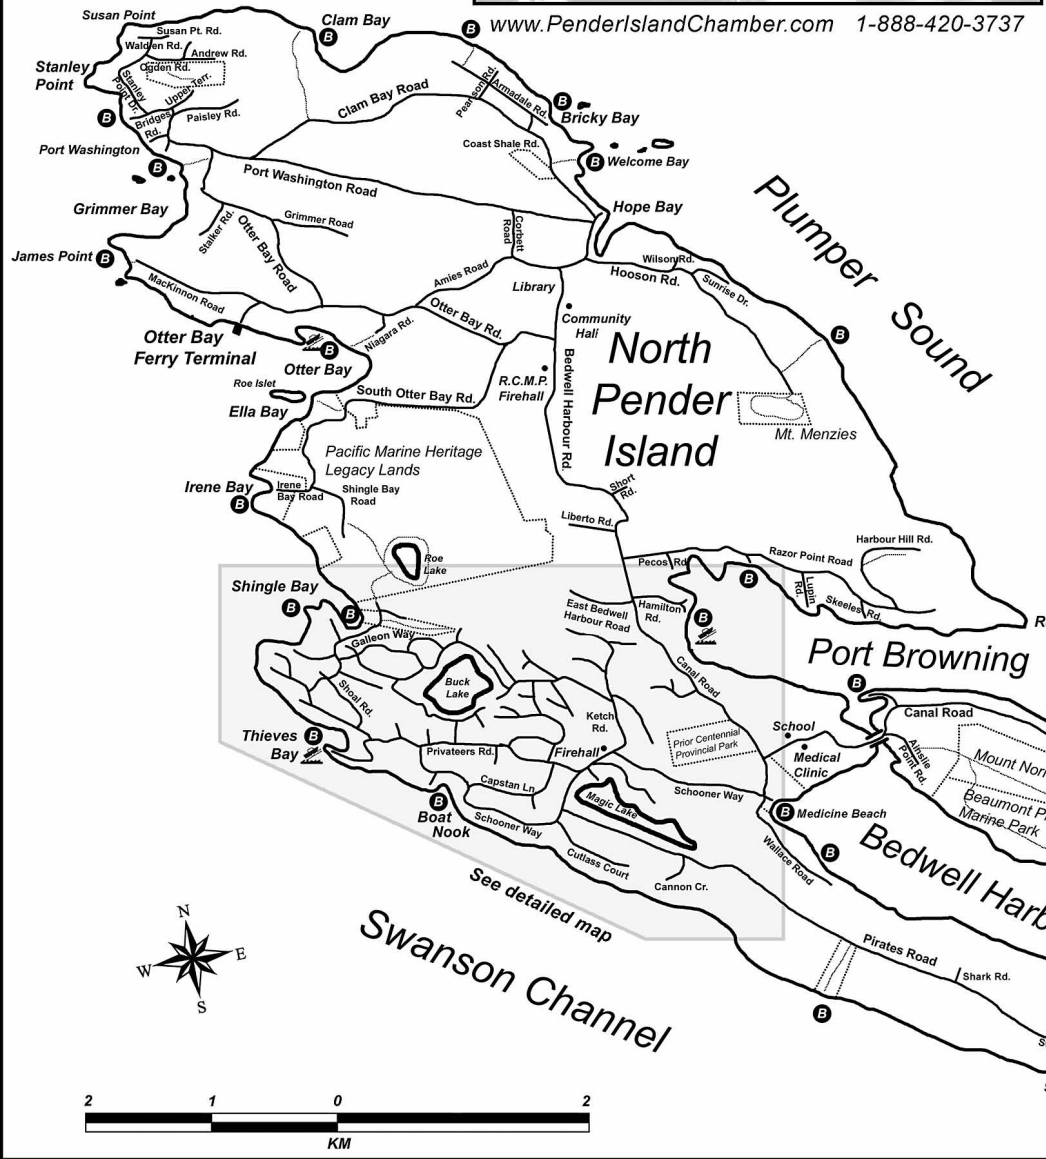

# Navy Channel

**Pender Island**  
British Columbia  
Chamber of Commerce  
www.PenderIslandChamber.com 1-888-420-3737

- Ocean Access and Views
- Parks
- Boat Launch
- Trails

**Pender Islands information:**  
 Medical Clinic (250) 629-3233  
 Pender Islands RCMP (250) 629-6171  
 Emergency 911