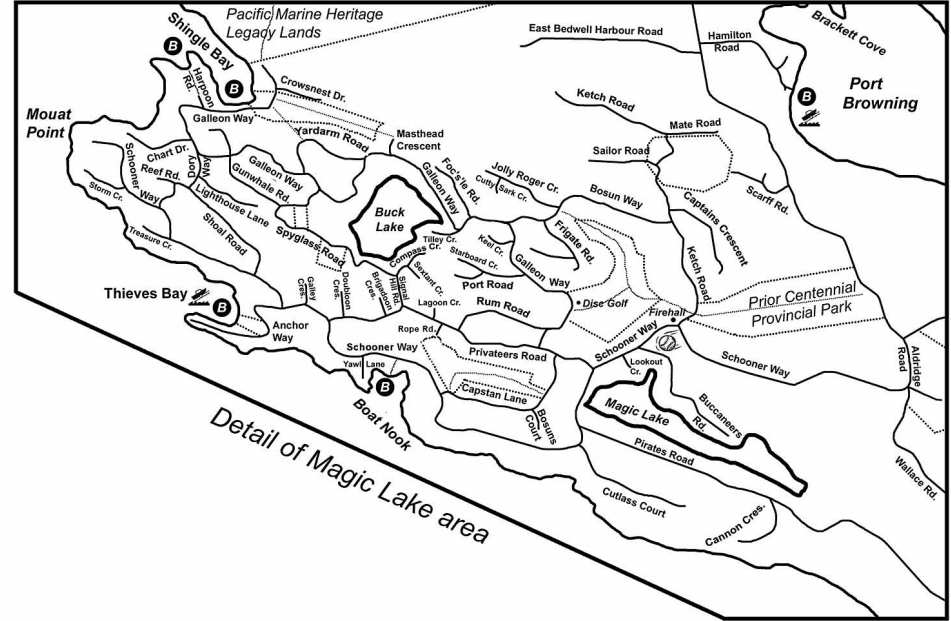

# Navy Channel

**Pender Island**  
British Columbia  
Chamber of Commerce  
www.PenderIslandChamber.com 1-888-420-3737

- Ocean Access and Views
- Parks
- Boat Launch
- Trails

**Pender Islands information:**  
 Medical Clinic (250) 629-3233  
 Pender Islands RCMP (250) 629-6171  
 Emergency 911